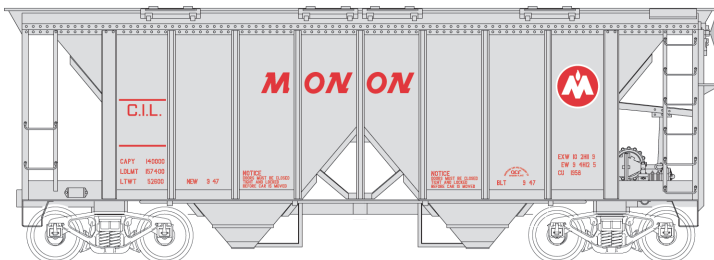

Monon
#40938 Road #4223
#40939 Road #4234
#40940 Road #4236