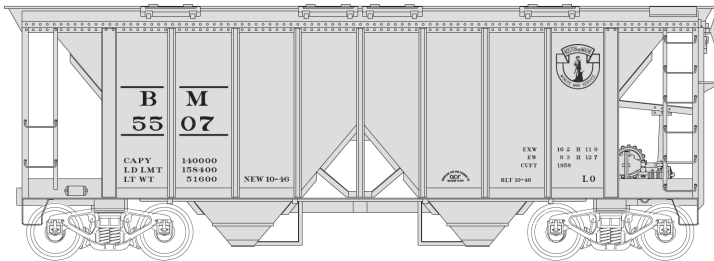

Boston & Maine
#40929 Road #5507
#40930 Road #5513
#40931 Road #5517