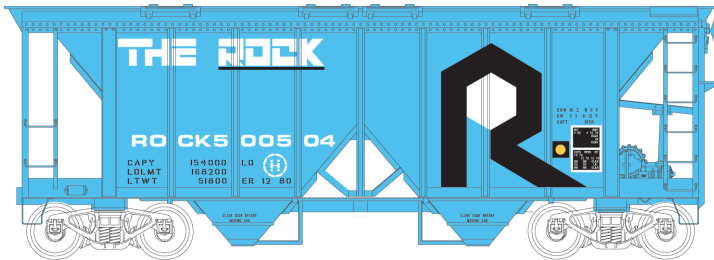

Rock Island
#40932 Road #500504
#40933 Road #500522
#40934 Road #500529