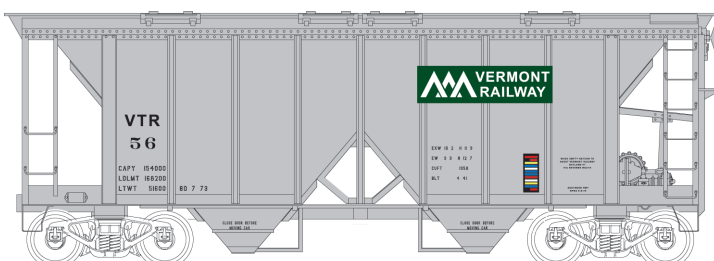

Vermont Railway
#40941 Road #56
#40942 Road #58
#40943 Road #59