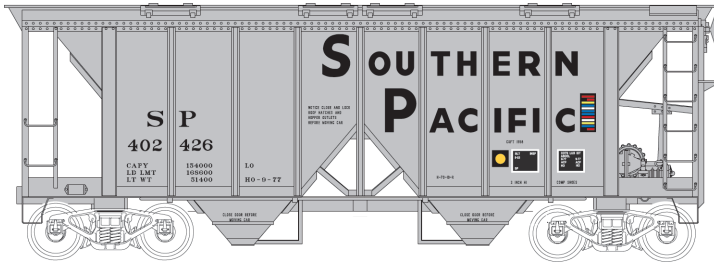

HO RTR 70 Ton 2 Bay Covered Hopper Car

One piece plastic molded body, under frame, brake wheel, air tank, brake cylinder, triple valve, free rolling trucks with metal wheels and knuckle couplers. \$24.95 each